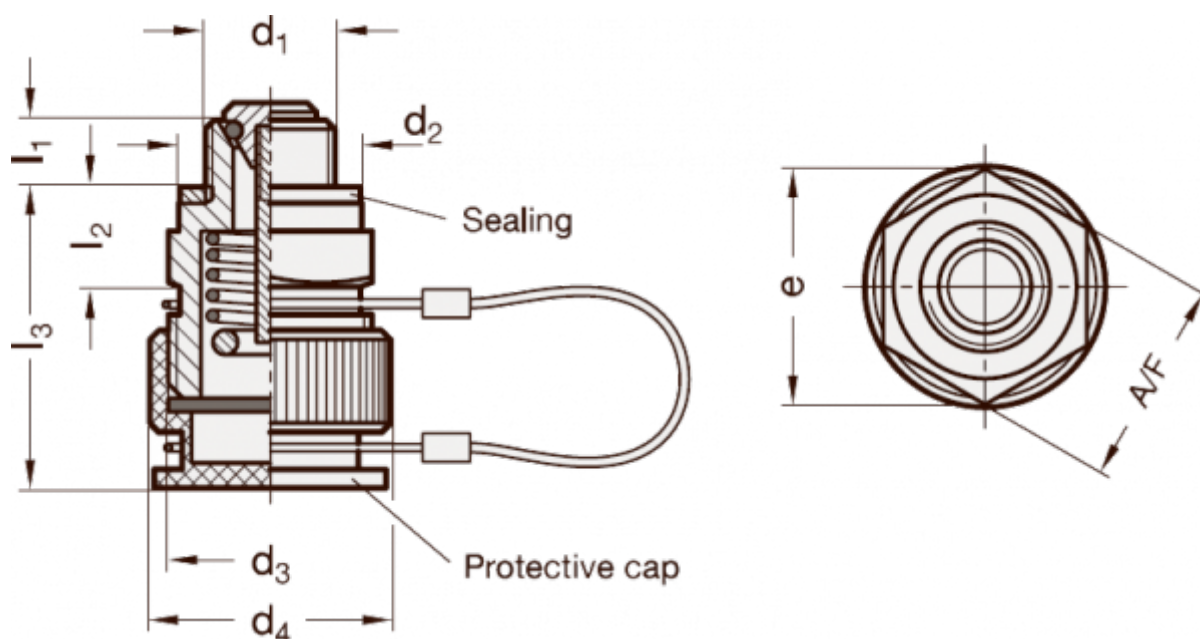

Data Sheet

Article number: 20880G34MSK

Description: E+G
Oil drain valve GN 880-G3/4-MS-K

Measures

A/F	= 32
d2	= 32
d4	= 30
e	= 37
L1	= 9
L2	= 12
L3	= 32
Thread d1	= G 3/4"

Thread d3 = M26x1.5